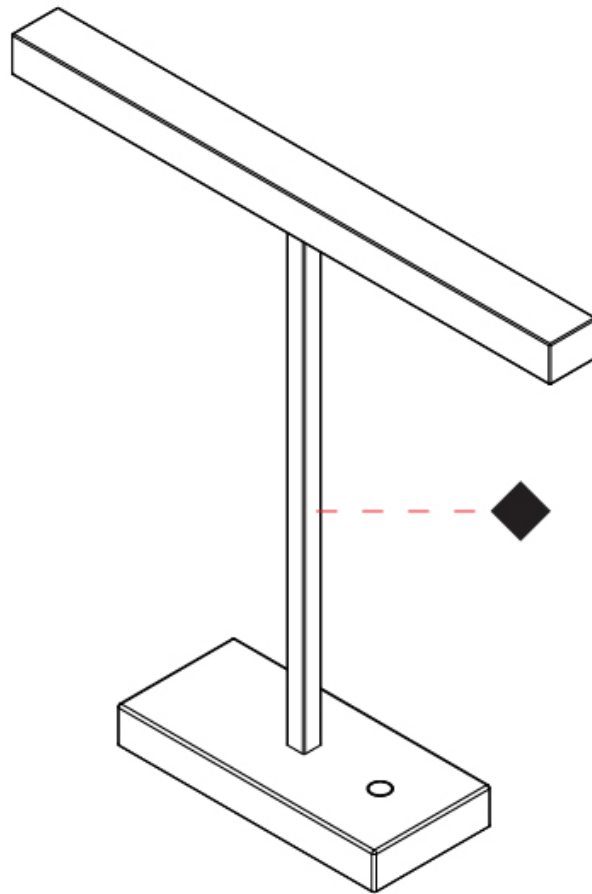

PROJECT

TYPE

SPECIFIER

QUANTITY

DATE